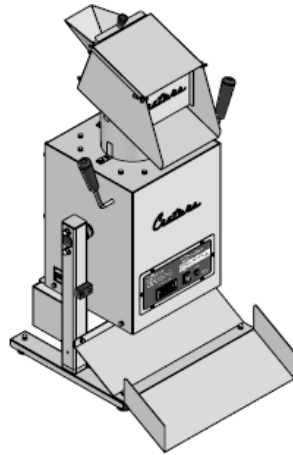

POPPI XL - 24oz Batch Hot Air Popper

Part Number	Voltage	Wattage	NEMA Plug	Capacity
POPPIXLXX-X-X	208v or 240v / 1 / 50/60Hz	6000	TBD	24oz
POPPIXLXX-X-X	230v / 1 / 50/60Hz	6000	N/A	680g

Full part number configuration depends on voltage, temperature setting, and desired usage (free standing, Cretors table attachment, or counter attachment)